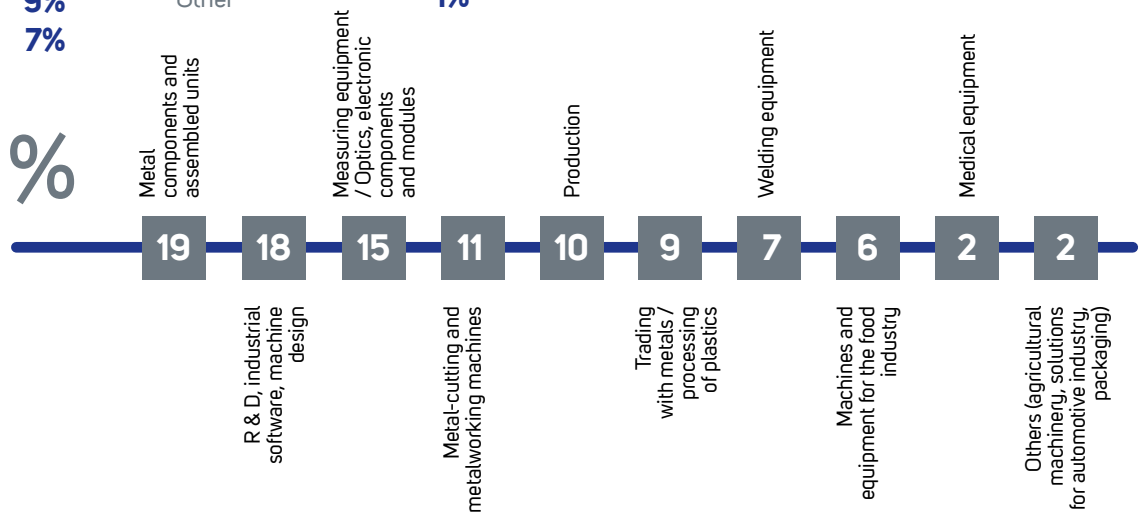

FACTS AND FIGURES 2018

- 3 exhibitor halls, over 7500 m²
- 150 direct exhibiting companies, manufacturers (35 %) and trade companies (65 %) from Bulgaria, Austria (group participation), Poland, Hungary, Romania, Turkey, Sweden, Italy and China
- sustainable 40% growth rate in the number of the new companies In the last couple of years
- 4500 visitors (50% growth rate in the number of the visitors than 2017)

SIDE EVENT PROGRAM

- 3D industrial printing forum
- B2B MAtchMaking meetings for companies in the field of manufacturing and trading of metal- cutting and metal-working machines, instrumental equipment and metrology, automation, CAD/CAM/CIM systems, 3D printing and industrial software
- Company presentations with international guest lecturers

VISITORS' PROFILE

Germany	18%	Romania	7%
Italy	15%	Poland	3%
Turkey	14%	Slovakia	2%
Macedonia	10%	Hungary	2%
Greece	10%	Slovenia	2%
Serbia	9%	Other	1%
Czech Republic	7%		

74%
Bulgarian visitors

26%
International visitors