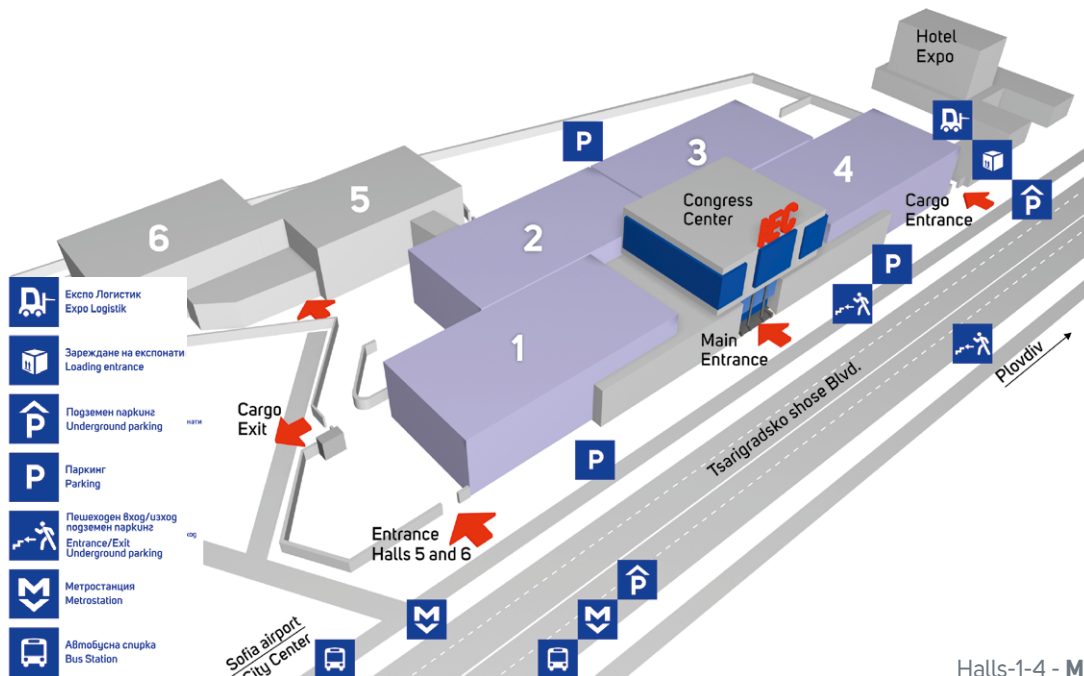

Halls-1-4 - MACHTECH & INNOTECH

How to get to Inter Expo Center

SOFIA AIRPORT

Inter Expo Center is located only 3 km away from the airport.

Sofia Airport provides daily flights to main European cities and offers all additional services for your trip.

Additional information on:

www.sofia-airport.bg

METRO

Line 1 – station Inter Expo Center – Tsarigradsko shose

For more information:

www.metropolitan.bg/eng

TAXI

Yellow taxi

tel.: (+359 2) 91119

Green taxi

tel.: (+359 2) 810 810

GPS coordinates

N 42.649206 / E 23.395404

Useful information:

Venue: Inter Expo Center – Sofia

Dates: 15–18 April 2019

Entrance policy: tickets, invitations, online registration

Organized by:

Inter Expo Center

INTER EXPO CENTER Ltd.

147, Tsarigradsko shose Blvd.

BG - 1784 Sofia, Bulgaria

tel.: + 359 (2) 9655 319, 281

www.watersofia.com

www.iec.bg