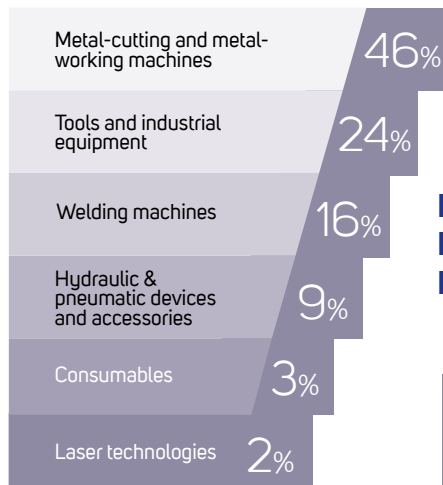

■ ■ ■ INTER
■ ■ ■ EXPO
■ ■ ■ CENTER

**MACHTECH &
INNOTECH EXPO
15-18 APRIL
2019**

international
exhibition
for industrial
machinery and
technologies

MACHTECH & INNOTECH EXPO

is a B2B exhibition in the field of industrial machinery and equipment, where professionals establish new business contacts and get informed about the latest developments, market trends in Bulgaria and the region.

Since 2009 MachTech & InnoTech is developing its contents in:

- metal processing and metal-cutting machinery
- machine tools

MACHTECH EXHIBITORS' PROFILE

- welding equipment
 - metrology and test equipment.
 MachTech Expo & InnoTech is sustainably developing and in 2019 it will focus on industrial automation,

INNOTECH EXHIBITORS' PROFILE

FACTS AND FIGURES 2018

- 3 exhibitor halls, over 7500 m²
- 150 direct exhibiting companies, manufacturers (35 %) and trade companies (65 %) from Bulgaria, Austria (group participation), Poland, Hungary, Romania, Turkey, Sweden, Italy and China
- sustainable 40% growth rate in the number of the new companies In the last couple of years
- 4500 visitors (50% growth rate in the number of the visitors than 2017)