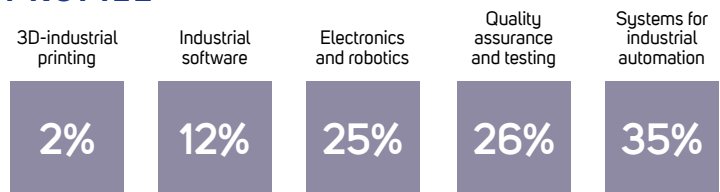

Since 2009 MachTech & InnoTech is developing its contents in:

- metal processing and metal-cutting machinery
- machine tools

MACHTECH EXHIBITORS' PROFILE

- welding equipment
 - metrology and test equipment.
 MachTech Expo & InnoTech is sustainably developing and in 2019 it will focus on industrial automation,

CAD/ CAM/CIM systems, 3D printing and industrial software.
 The exhibition is the only business event in Bulgaria, hosting B2B MatchMaking meetings for trade cooperation and technology transfer between Bulgarian and international companies, organised in corporation with Enterprise Europe Network.

INNOTECH EXHIBITORS' PROFILE

FACTS AND FIGURES 2018

- 3 exhibitor halls, over 7500 m²
- 150 direct exhibiting companies, manufacturers (35 %) and trade companies (65 %) from Bulgaria, Austria (group participation), Poland, Hungary, Romania, Turkey, Sweden, Italy and China
- sustainable 40% growth rate in the number of the new companies In the last couple of years
- 4500 visitors (50% growth rate in the number of the visitors than 2017)