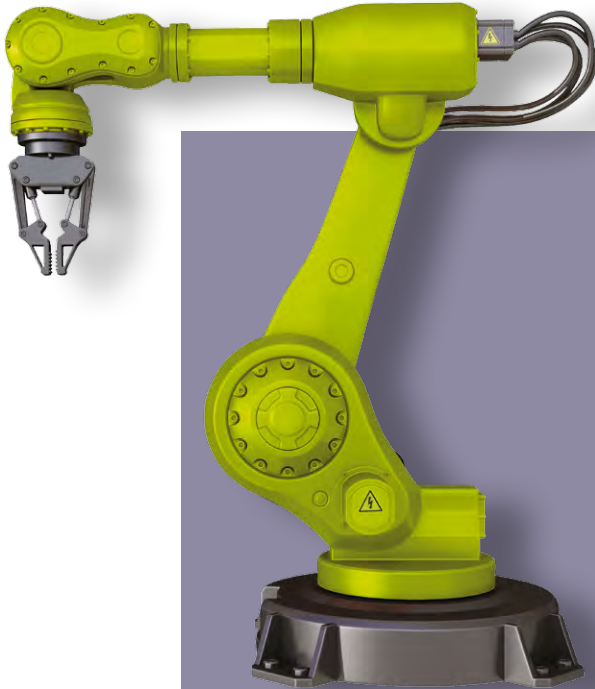

■ ■ ■ INTER
■ ■ ■ EXPO
■ ■ ■ CENTER

**MACHTECH &
INNOTECH EXPO
15-18 APRIL
2019**

international
exhibition
for industrial
machinery and
technologies